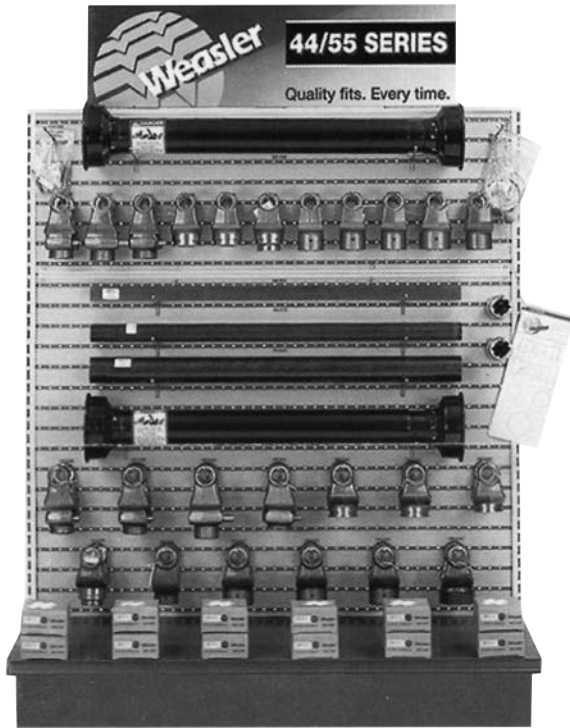

AGRICULTURAL PARTS

DISPLAY

44/55 Series Display

44 Series

DISPLAY INCLUDES

RB&H #	QUANTITY (PCS.)
102-4406	1
102-4420	1
102-4421	1
200-4400	8
300-4400	2
500-4400	2
701-4400	1
800-4422	1
800-4424	2
800-4428	1
801-4406	1
902-3548	2
921-4400	2

55 Series

DISPLAY INCLUDES

RB&H #	QUANTITY (PCS.)
102-5506	2
102-5520	1
102-5521	1
200-5500	4
300-5500	2
302-5500	1
701-5500	1
800-5522	1
800-5524	1
800-5528	2
800-5532	1

Locking Repair Kits

DISPLAY INCLUDES

RB&H #	QUANTITY (PCS.)
13002006	1
13002020	1
13002021	1

Shafting

DISPLAY INCLUDES

RB&H #	QUANTITY (PCS.)
404-0021	1
404-2720	1
604-4400	1

Display

RB&H # T2004000

The Weasler Display Center is a dealer merchandiser that makes selling easy. Most parts are on display for the convenient visual inventory control as well as quick self-service for the customer.

The 48" x 56" floor fixture contains an inventory of high horse power driveline components in the most popular sizes. Equivalents are available for most competitive equipment brands.

Transparency ID System