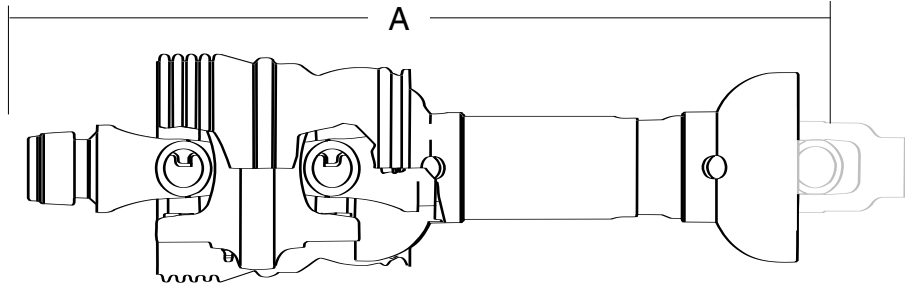

AGRICULTURAL PARTS

COMPLETE DRIVELINES

80° Domestic Instructions for Ordering a CV Driveline

To determine the series of a Weasler driveline, reference the dimension of the cross & bearing. Determine the overall length of the driveline in a closed position (Dim. A) in the illustration. Next select the stock number which closely corresponds with the appropriate series and length.

Drivelines furnished without cross & bearing kit and implement yoke. For implement yoke selection refer to Weasler aftermarket driveline component section. When cross & bearing kit and implement yoke are assembled, the overall length of the driveline will be 48" or 67" or 79".