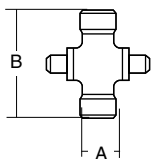

Inner Profile Yoke

Ball Collar Style

SPECIFICATIONS	
BONDIOLI #	DIM. "A" BORE (IN.)
572080351	1 3/8 x 6
572080751	1 3/8 x 21
572083851	1 3/4 x 20

SPECIFICATIONS			
RB&H #	BONDIOLI #	DIM "A" BORE (MM.)	DIM "A" BORE (IN.)
300-6854	204086861	54.0	2 1/8

With bearing groove

Inner Tube

SPECIFICATIONS		
RB&H #	LENGTH (ML)	LENGTH (IN.)
400-6854	1.5	59 1/16
404-6854	1.0	39 3/8

54.0 (4.0 Wall) mm.
2 1/8 (5/16 Wall)"
2.125 (.158 Wall)"

Cross & Bearing Kit

SPECIFICATIONS					
RB&H #	BONDIOLI #	DIM "A" (MM.)	DIM "A" (IN.)	DIM "B" (MM.)	DIM "B" (IN.)
200-6806	41208	35.0	1 3/8 (1.378)	106.5	4 1/16 (4.193)
201-6806	Extended Life	35.0	1 3/8 (1.378)	106.5	4 1/16 (4.193)

Implement Yoke

Round Bore

SPECIFICATIONS				
RB&H #	DIM "A" (MM.)	DIM "A" (IN.)	DIM "B" (MM.)	DIM "B" (IN.)
800-6822	35.0	1 3/8 (1.375)	8.0	5/16
800-6824	38.1	1 1/2 (1.500)	8.0	3/8
800-6828	44.5	1 3/4 (1.750)	9.5	3/8

With keyway & set screw

Outer Tube

SPECIFICATIONS		
RB&H #	LENGTH (M.)	LENGTH (IN.)
600-6863	1.5	59 1/16
604-6863	1.0	39 3/8

63.0 (4.0 Wall) mm.
2 3/64 (5/32 Wall)"
2.484 (.156 Wall)"

Plastic Guard

SPECIFICATIONS	
RB&H #	OVERALL DRIVELINE LENGTH (IN.)
900-4548	48
900-4560	60