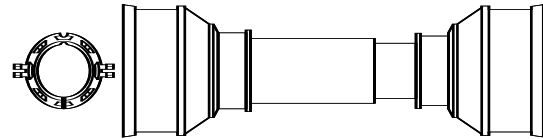

With bearing groove

Inner Tube

SPECIFICATIONS		
RB&H #	LENGTH (ML)	LENGTH (IN.)
400-6854	1.5	59 1/16
404-6854	1.0	39 3/8

54.0 (4.0 Wall) mm.
2 1/8 (5/16 Wall)"
2.125 (.158 Wall)"

Cross & Bearing Kit

SPECIFICATIONS					
RB&H #	BONDIOLI #	DIM "A" (MM.)	DIM "A" (IN.)	DIM "B" (MM.)	DIM "B" (IN.)
200-6806	41208	35.0	1 3/8 (1.378)	106.5	4 1/16 (4.193)
201-6806	Extended Life	35.0	1 3/8 (1.378)	106.5	4 1/16 (4.193)

Implement Yoke

Round Bore

SPECIFICATIONS				
RB&H #	DIM "A" (MM.)	DIM "A" (IN.)	DIM "B" (MM.)	DIM "B" (IN.)
800-6822	35.0	1 3/8 (1.375)	8.0	5/16
800-6824	38.1	1 1/2 (1.500)	8.0	3/8
800-6828	44.5	1 3/4 (1.750)	9.5	3/8

With keyway & set screw

Outer Tube

SPECIFICATIONS		
RB&H #	LENGTH (M.)	LENGTH (IN.)
600-6863	1.5	59 1/16
604-6863	1.0	39 3/8

63.0 (4.0 Wall) mm.
2 3/64 (5/32 Wall)"
2.484 (.156 Wall)"

Plastic Guard

SPECIFICATIONS	
RB&H #	OVERALL DRIVELINE LENGTH (IN.)
900-4548	48
900-4560	60