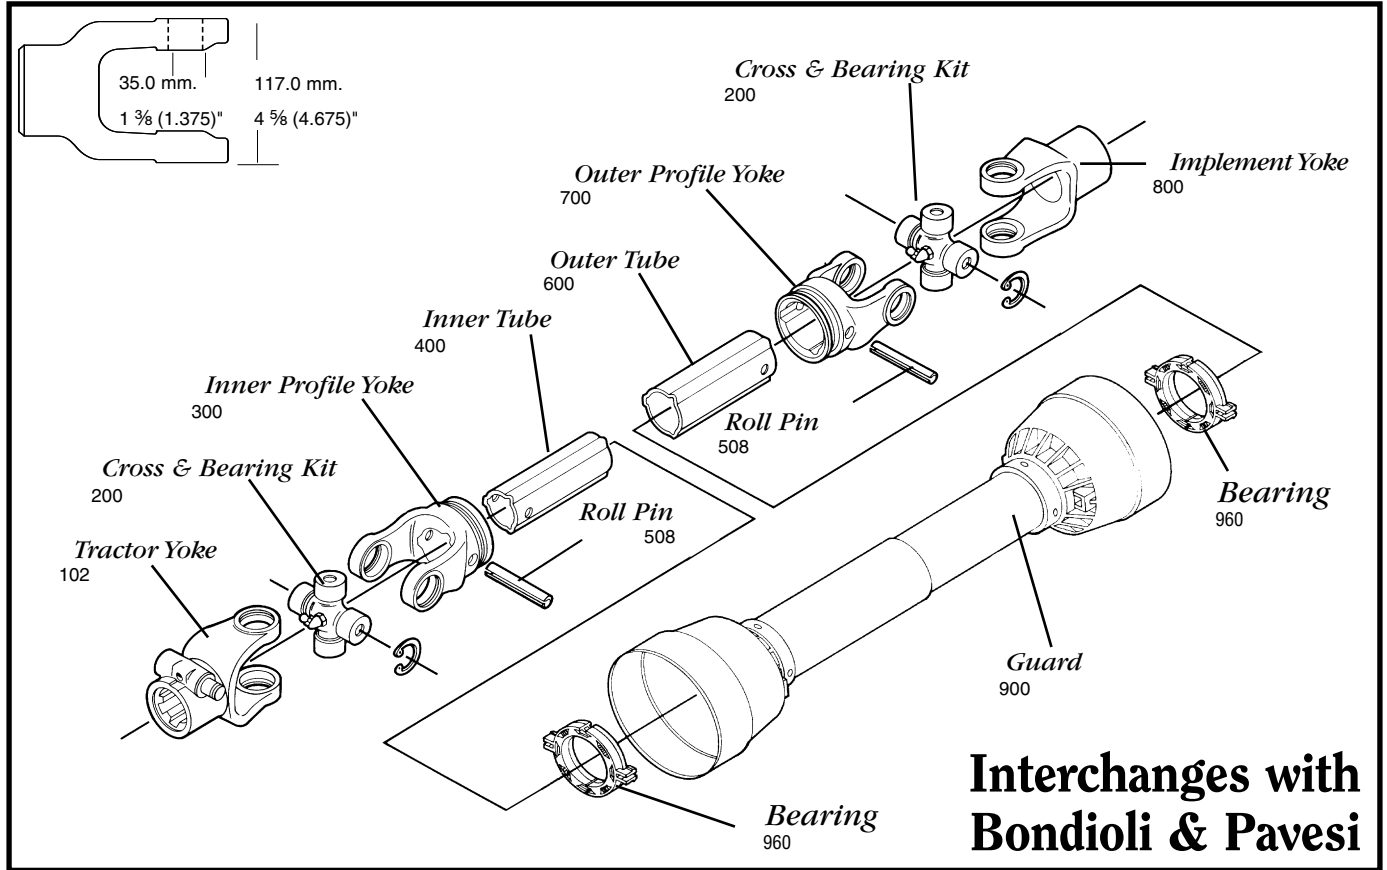

AGRICULTURAL PARTS

8 SERIES METRIC

Tractor Yoke

Quick Disconnect

SPECIFICATIONS	
RB&H #	DIM. "A" BORE (IN.)
102-6806	1 3/8 x 6
102-6821	1 3/8 x 21
102-6820*	1 3/4 x 20

Repair Pin 13006121
Repair Pin 13007120

Inner Profile Yoke

Ball Collar Style

SPECIFICATIONS	
BONDIOLI #	DIM. "A" BORE (IN.)
572080351	1 3/8 x 6
572080751	1 3/8 x 21
572083851	1 3/4 x 20

SPECIFICATIONS			
RB&H #	BONDIOLI #	DIM "A" BORE (MM.)	DIM "A" BORE (IN.)
300-6854	204086861	54.0	2 1/8

With bearing groove

Inner Tube

SPECIFICATIONS		
RB&H #	LENGTH (ML)	LENGTH (IN.)
400-6854	1.5	59 1/16
404-6854	1.0	39 3/8

54.0 (4.0 Wall) mm.
2 1/8 (5/16 Wall)"
2.125 (.158 Wall)"

Cross & Bearing Kit

SPECIFICATIONS					
RB&H #	BONDIOLI #	DIM "A" (MM.)	DIM "A" (IN.)	DIM "B" (MM.)	DIM "B" (IN.)
200-6806	41208	35.0	1 3/8 (1.378)	106.5	4 1/16 (4.193)
201-6806	Extended Life	35.0	1 3/8 (1.378)	106.5	4 1/16 (4.193)

With keyway & set screw

Outer Tube

SPECIFICATIONS		
RB&H #	LENGTH (M.)	LENGTH (IN.)
600-6863	1.5	59 1/16
604-6863	1.0	39 3/8

63.0 (4.0 Wall) mm.
2 3/64 (5/32 Wall)"
2.484 (.156 Wall)"

Plastic Guard

SPECIFICATIONS	
RB&H #	OVERALL DRIVELINE LENGTH (IN.)
900-4548	48
900-4560	60