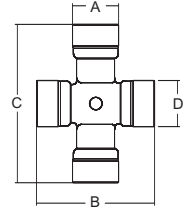

AGRICULTURAL PARTS

2480 SERIES METRIC CONSTANT VELOCITY

**Interchanges with Walterscheid*

Cross Bearing Kit

SPECIFICATIONS

RB&H #	DIM "A" (MM.)	DIM "A" (IN.)	DIM "B" (MM.)	DIM "B" (IN.)	DIM "C" (MM.)	DIM "C" (IN.)	DIM "D" (MM.)	DIM "D" (IN.)
342221	76	2 63/64 (3.700)	94.0	3 45/64 (3.700)	27	1 1/16 (1.06)	32	1 7/64 (1.26)

Tractor Yoke

SPECIFICATIONS

RB&H #	DIM. "A" BORE (IN.)
380882	1 3/8 x 6 Spl.
363606	1 3/4 x 20 Spl.
380883	1 3/8 x 21 Spl.

Center Housing

SPECIFICATIONS

RB&H #
365722

Inner Profile Yoke

SPECIFICATIONS

RB&H #	DIM "A" BORE (MM.)	DIM "A" BORE (IN.)
341586	39.5	1 9/16 (1.56)