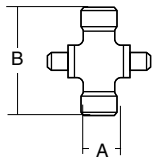

AGRICULTURAL PARTS

II SERIES * METRIC

Tractor Yoke

Quick Disconnect

SPECIFICATIONS	
RB&H #	DIM "A" BORE (IN.)
102-7806	1 3/8 x 6
102-7821	1 3/8 x 21

Repair Pin 13007138

Inner Profile Yoke

SPECIFICATIONS		
RB&H #	DIM "A" BORE (MM.)	DIM "A" BORE (IN.)
300-7839	39.5	1 9/16 (1.555)

With bearing groove

Cross & Bearing Kit

SPECIFICATIONS					
RB&H #	WALTERScheid #	DIM "A" (MM.)	DIM "A" (IN.)	DIM "B" (MM.)	DIM "B" (IN.)
200-7890	040703	34.0	1 11/32 (1.339)	90.0	3 17/32
201-7890	Extended Life	34.0	1 11/32 (1.339)	90.0	3 17/32

Snap ring located in yoke

Outer Profile Yoke

SPECIFICATIONS		
RB&H #	LENGTH (MM.)	LENGTH (IN.)
700-7848	48.0	1 7/8 (1.890)

With bearing groove

To order by phone: **1-800-669-9650**

To order by fax: **1-800-736-0141**