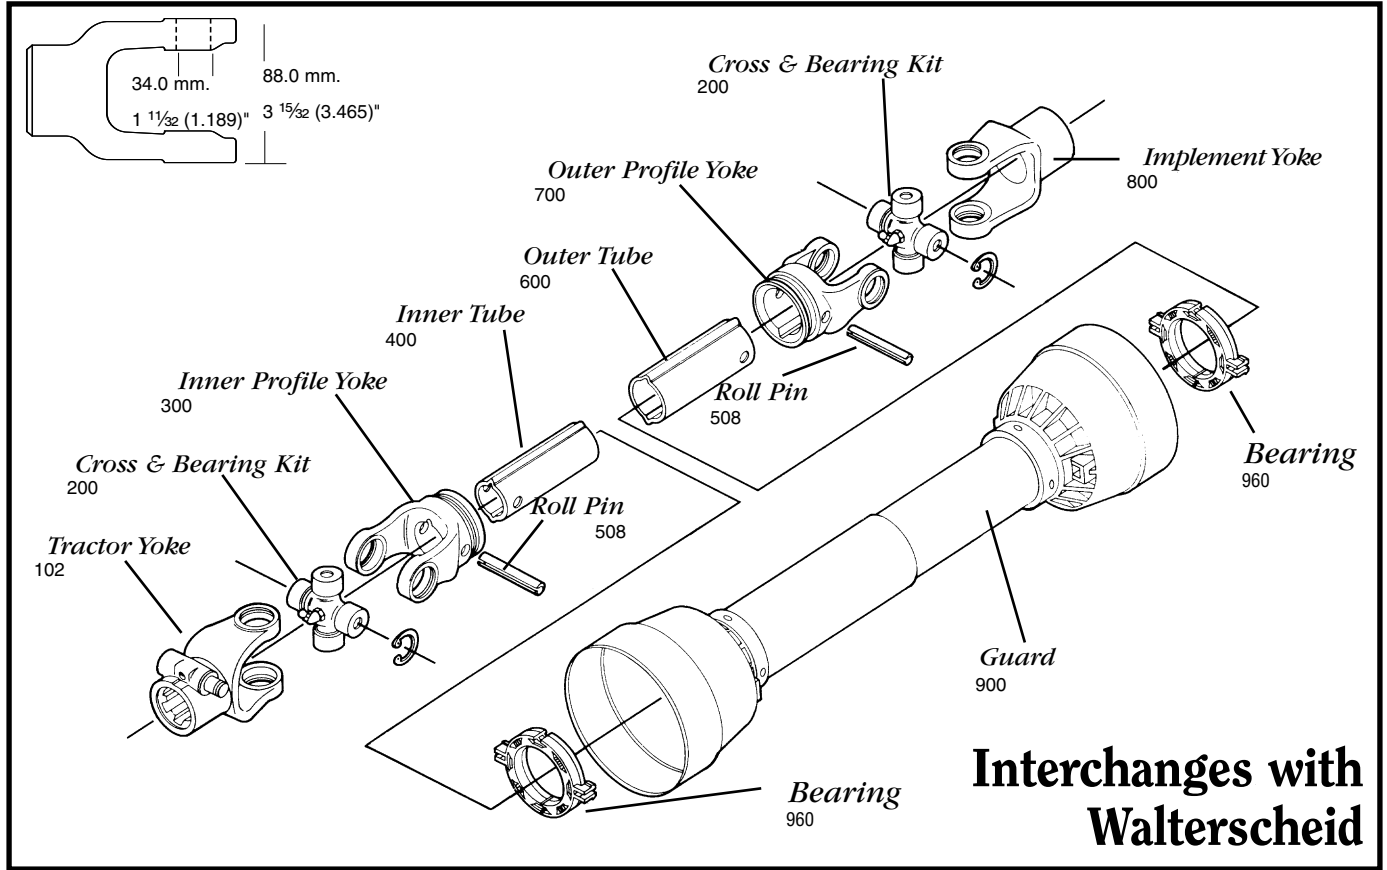

AGRICULTURAL PARTS

II SERIES * METRIC

Tractor Yoke

Quick Disconnect

SPECIFICATIONS	
RB&H #	DIM "A" BORE (IN.)
102-7806	1 3/8 x 6
102-7821	1 3/8 x 21

Repair Pin 13007138

Inner Profile Yoke

SPECIFICATIONS		
RB&H #	DIM "A" BORE (MM.)	DIM "A" BORE (IN.)
300-7839	39.5	1 9/16 (1.555)

With bearing groove

Cross & Bearing Kit

SPECIFICATIONS					
RB&H #	WALTERScheid #	DIM "A" (MM.)	DIM "A" (IN.)	DIM "B" (MM.)	DIM "B" (IN.)
200-7890	040703	34.0	1 11/32 (1.339)	90.0	3 17/32
201-7890	Extended Life	34.0	1 11/32 (1.339)	90.0	3 17/32

Snap ring located in yoke

Outer Profile Yoke

SPECIFICATIONS		
RB&H #	LENGTH (MM.)	LENGTH (IN.)
700-7848	48.0	1 7/8 (1.890)

With bearing groove

To order by phone: **1-800-669-9650**

To order by fax: **1-800-736-0141**