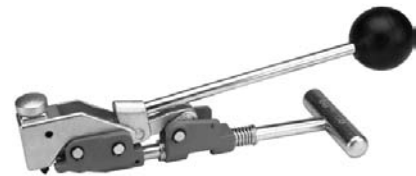

**CLAMPS**

**BAND CLAMPS**

**Band-It, Jr. – Center Punch**  
AUTOMATIC LOCKING

**Stainless Steel**

3/8" WIDE CLAMP – .025" THICK  
5/8" WIDE CLAMP – .025" THICK

**Galvanized Carbon Steel**

3/8" WIDE CLAMP – .025" THICK  
5/8" WIDE CLAMP – .025" THICK

SPECIFICATIONS			
RB&H #	I.D. (IN.)	BAND (IN.)	PACKAGE QUANTITY
CP3S	1 3/16	3/8	100
CP311S	1 3/8	3/8	100
CP4S	1	5/8	100
CP5S	1 1/4	5/8	100
CP6S	1 1/2	5/8	100
CP7S	1 3/4	5/8	100
CP8S	2	5/8	100
CP9S	2 1/4	5/8	100
CP10S	2 1/2	5/8	50
CP11S	2 3/4	5/8	50
CP12S	3	5/8	50
CP14S	3 1/2	5/8	50
CP16S	4	5/8	25
CP18S	4 1/2	5/8	25
CP20S	5	5/8	25
CP24S	6	5/8	25
CP28S	7	5/8	25
CP32S	8	5/8	25

SPECIFICATIONS			
RB&H #	I.D. (IN.)	BAND (IN.)	PACKAGE QUANTITY
CP0S	1 3/16	3/8	100
CP311	1 3/8	3/8	100
CP04	1	5/8	100
CP05S	1 1/4	5/8	100
CP06S	1 1/2	5/8	100
CP07S	1 3/4	5/8	100
CP08S	2	5/8	100
CP09S	2 1/4	5/8	100
CP10	2 1/2	5/8	50
CP11	2 3/4	5/8	50
CP12	3	5/8	50
CP14	3 1/2	5/8	50
CP16	4	5/8	25
CP18	4 1/2	5/8	25
CP20	5	5/8	25
CP24	6	5/8	25
CP28	7	5/8	25
CP32	8	5/8	25

Used on C4 hose

SPECIFICATIONS	
RB&H #	SIZES (IN.)
T300	For 5/8" wide clamps

**Center Punch Clamp Tool**

Hand held ratchet action tensioning.