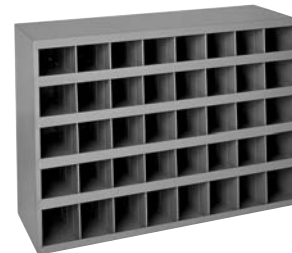

**EQUIPMENT**

**CABINETS**

**Drawer Models**

**RB&H PART # 18D-CABINET**

DRAWERS IN CABINET: 18.  
 DIMENSIONS: 33 3/4" wide, 14 3/8" high, 11 5/8" deep.  
 COLOR: Gray.  
 WEIGHT: 50 lbs.  
 MATERIAL: Primed rolled steel.

**RB&H PART # 24D-CABINET**

DRAWERS IN CABINET: 24.  
 DIMENSIONS: 33 3/4" wide, 10 7/8" high, 11 5/8" deep.  
 COLOR: Gray.  
 WEIGHT: 63 lbs.  
 MATERIAL: Primed rolled steel.

**12" Deep Bin Models**

**RB&H PART # 24B-CABINET**

DRAWERS IN CABINET: 24.  
 DIMENSIONS: 33 3/4" wide, 23 7/8" high, 12" deep.  
 COLOR: Gray.  
 WEIGHT: 44 lbs.  
 MATERIAL: Primed rolled steel.

**RB&H PART # 40B-CABINET**

DRAWERS IN CABINET: 40.  
 DIMENSIONS: 33 3/4" wide, 23 7/8" high, 12" deep.  
 COLOR: Gray.  
 WEIGHT: 50 lbs.  
 MATERIAL: Primed rolled steel.

**RB&H PART # 42B-CABINET**

DRAWERS IN CABINET: 42.  
 DIMENSIONS: 33 3/4" wide, 42" high, 12" deep.  
 COLOR: Gray.  
 WEIGHT: 71 lbs.  
 MATERIAL: Primed rolled steel.

**RB&H PART # 72B-CABINET**

DRAWERS IN CABINET: 72.  
 DIMENSIONS: 33 3/4" wide, 42" high, 12" deep.  
 COLOR: Gray.  
 WEIGHT: 75 lbs.  
 MATERIAL: Primed rolled steel.