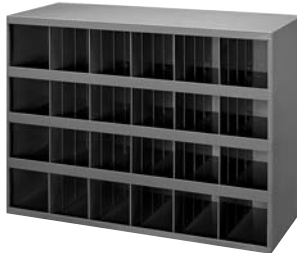

**EQUIPMENT**

**CABINETS**

**Drawer Models**

**RB&H PART # 18D-CABINET**

DRAWERS IN CABINET: 18.  
 DIMENSIONS: 33 3/4" wide, 14 3/8" high, 11 5/8" deep.  
 COLOR: Gray.  
 WEIGHT: 50 lbs.  
 MATERIAL: Primed rolled steel.

**RB&H PART # 24D-CABINET**

DRAWERS IN CABINET: 24.  
 DIMENSIONS: 33 3/4" wide, 10 7/8" high, 11 5/8" deep.  
 COLOR: Gray.  
 WEIGHT: 63 lbs.  
 MATERIAL: Primed rolled steel.

**12" Deep Bin Models**

**RB&H PART # 24B-CABINET**

DRAWERS IN CABINET: 24.  
 DIMENSIONS: 33 3/4" wide, 23 7/8" high, 12" deep.  
 COLOR: Gray.  
 WEIGHT: 44 lbs.  
 MATERIAL: Primed rolled steel.

**RB&H PART # 40B-CABINET**

DRAWERS IN CABINET: 40.  
 DIMENSIONS: 33 3/4" wide, 23 7/8" high, 12" deep.  
 COLOR: Gray.  
 WEIGHT: 50 lbs.  
 MATERIAL: Primed rolled steel.

# Large Scoop Compartment Boxes

**RB&H PART # DL12C**

COMPARTMENTS IN BOX: 12.

DIMENSIONS: 18" wide, 3" high, 12" deep.

COLOR: Gray.

WEIGHT: 32 lbs.

MATERIAL: Primed rolled steel.

**RB&H PART # DL24C**