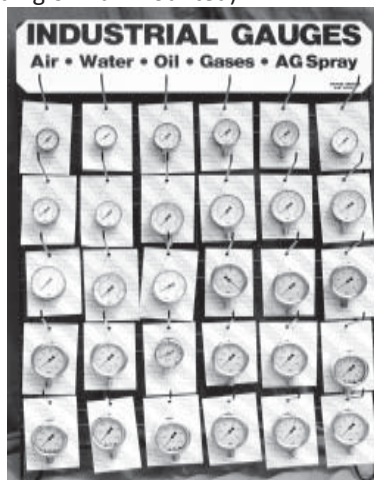

GAUGES

Features:

- 35 dry & liquid filled packaged gauges
- Merchandiser (free standing or wall mounted)
- Sign
- Reorder tags

Part #: GAUGE-DISPLAY