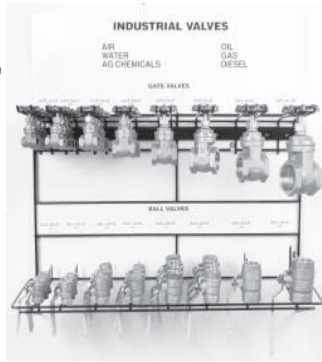

VALVES

Features:

- 12 ball valves 1/4" - 1-1/4"
- 12 gate valves 1/4" - 1-1/2"
- For air, water, gasoline, diesel, and ag chemicals.
- Labeled wall mounted rack

Part #: VALVE-DISPLAY

PART #	DESCRIPTION	QTY
GATE-VALVE-1/4	1/4" GATE VALVE	2
GATE-VALVE-3/8	3/8" IPT GATE VALVE	2
GATE-VALVE-1/2	1/2" IPT GATE VALVE	2
GATE-VALVE-3/4	3/4" IPT GATE VALVE	2
GATE-VALVE-1	1" IPT GATE VALVE	1
GATE-VALVE-1-1/4	1-1/4" GATE VALVE	1
GATE-VALVE-1-1/2	1-1/2" GATE VALVE	1
GATE-VALVE-2	2" IPT GATE VALVE	1
BALL-VALVE-4	1/4" FEM STANDARD BRASS BALL VALVE	2
BALL-VALVE-6	3/8" FEM STANDARD BRASS BALL VALVE	2
BALL-VALVE-8	1/2" FEM STANDARD BRASS BALL VALVE	3
BALL-VALVE-12	3/4" FEM STANDARD BRASS BALL VALVE	3
BALL-VALVE-16	1" FEM STANDARD PORT BRASS BALL	1
BALL-VALVE-20	1-1/4" FEM STANDARD PORT BRASS	1

3/8" AIRCHAMBER HOSE ASSEMBLIES

Length	Qty	Part #
18"	1	06ABX6X18
20"	2	06ABX6X20
24"	2	06ABX6X24
28"	2	06ABX6X28
30"	2	06ABX6X30

Length	Qty	Part #
32"	1	06ABX6X32
34"	1	06ABX6X34
36"	2	06ABX6X36
42"	1	06ABX6X42
	1	AB-9X

Features:

- 14 ready made 3/8" ID hose assemblies.
 - 3/8" male pipe one end - 3/8" brake swivel one end
 - Meets SAE J1402 requirements
 - Includes labeled wall rack
- Part #: 3/8-AIRCHAMBER-KIT

1/2" AIRCHAMBER HOSE ASSEMBLIES

PART #	ID	Length	QTY
BL512	5/16"	12"	4
BL520	5/16"	20"	4
BL530	5/16"	30"	4
BL540	5/16"	40"	4
BL551	5/16"	51"	4
BL560	5/16"	60"	4
BL612	3/8"	12"	4
BL620	3/8"	20"	4
BL630	3/8"	30"	4
BL640	3/8"	40"	4
BL651	3/8"	51"	4
BL660	3/8"	60"	4